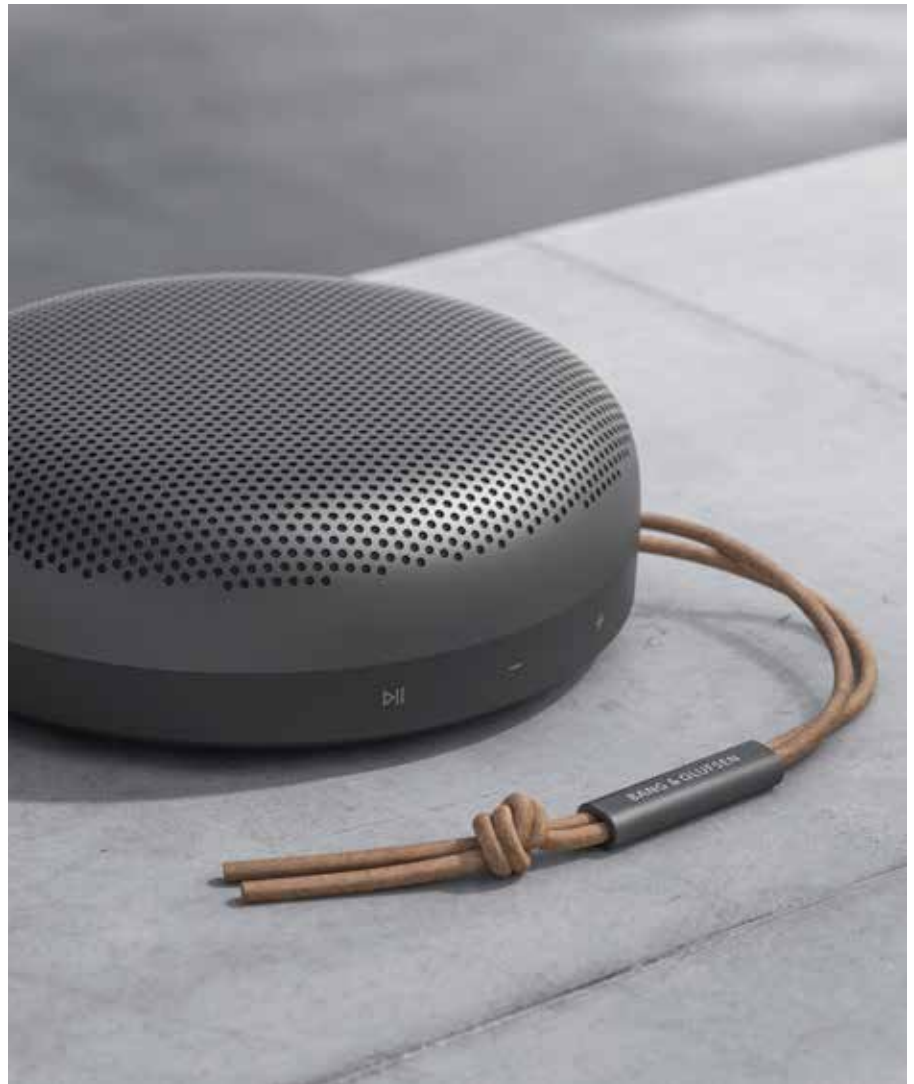

Bring beauty to the moment

With a refined, slim profile, clear user interface and numerous features, Beosound A1 2nd Gen. is a powerful portable speaker with an iconic design. Bang & Olufsen Signature Sound is at the heart of Beosound A1 2nd Gen., with aptX Adaptive Bluetooth technology.

It features up to 18 hours of play time at typical listening volumes and is fully dust and waterproof, meaning that it can be enjoyed wherever you take it. Beosound A1 2nd Gen. features Alexa voice assistant built-in and a three microphone array with FarField technology for great call clarity, making it a great conversation tool at home or at the office.

IMPORTANT FEATURES

- 🎵 Superb sound quality, with aptX Adaptive.
- 🔒 IP67 level dust and waterproofing.
- ✍️ Aesthetic office companion with enhanced call capability.
- 🗣️ Alexa voice assistant built-in.
- 🔋 Up to 18 hours of battery life at typical listening volumes.