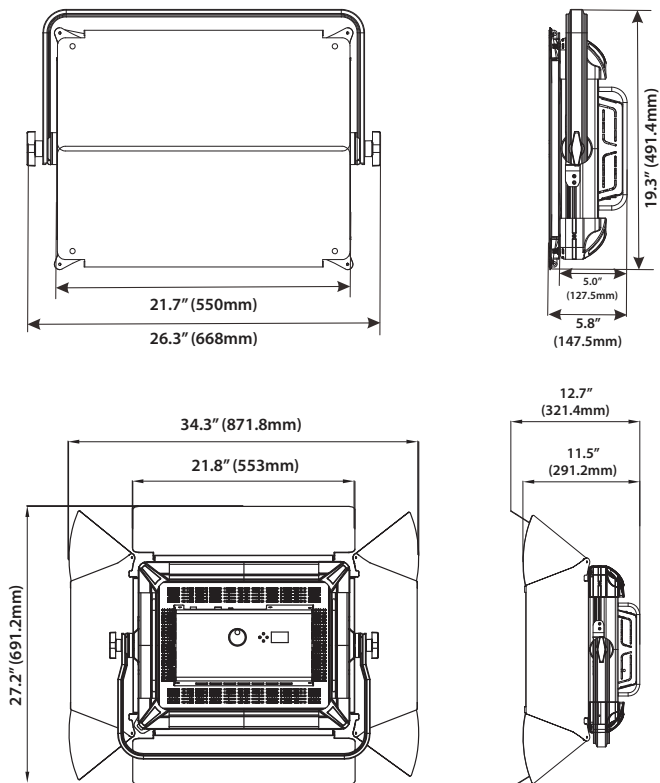

SIZE / WEIGHT (w/barn doors attached)

Length: 34.3" (871.8mm)
Width: 12.7" (321.4mm)
Vertical Height: 27.2" (691.2mm)
Weight: 28.0 lbs. (12.7 kg)

ELECTRICAL / THERMAL

AC 100-240V - 50/60Hz
199W Max Power Consumption
5F to 113°F (-15°C to 45°C)

PHOTOMETRIC DATA

FULL ON (CW/WW) 4,200K >95CRI

FULL ON (CW) 5,800K >95CRI

FULL ON (WW) 3,200K >97CRI

DIMENSIONAL DIAGRAMS

Specifications are subject to change without notice ©Elation Professional 01/08/18

Elation Professional USA | 6122 S. Eastern Ave. | Los Angeles, CA 90040
323-582-3322 | 323-832-9142 fax | www.elationlighting.com | info@elationlighting.com