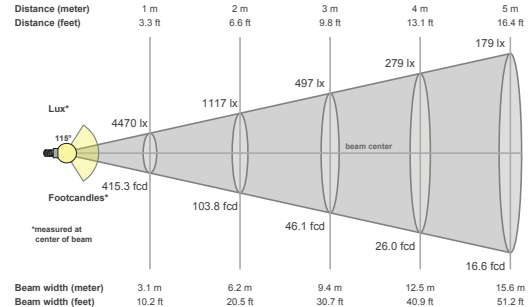

PHOTOMETRIC DATA

>95CRI | 13,000 Total Lumens
1,117 lux 104 fcd @6.6 ft (2m) Full ON 4,200K >95CRI
1,105 lux 103 fcd @6.6 ft (2m) CW 5,800K >95CRI
1,076 lux 100 fcd @6.6 ft (2m) WW 3,200K >97CRI

COLOR

Cool White / Warm White

SIZE / WEIGHT (w/barn doors attached)

Length: 34.3" (871.8mm)
Width: 12.7" (321.4mm)
Vertical Height: 27.2" (691.2mm)
Weight: 28.0 lbs. (12.7 kg)

ELECTRICAL / THERMAL

AC 100-240V - 50/60Hz
199W Max Power Consumption
5F to 113°F (-15°C to 45°C)

APPROVALS / RATINGS

OPTIONAL SNAPGRID 40°

OPTIONAL ACCESSORIES

ORDER CODE	ITEM
TVL495	SNAPGRID 40° Light Grid
NARROW CLAMP	PRO 2" Wrap Around Clamp
AC5PDMX5PRO	5 ft. (1.5m) 5pin PRO DMX Cable
CAT6PRO5	5' (1.5m) CAT6 EtherCON Cable
	Additional cable lengths available

PHOTOMETRIC DATA

FULL ON (CW/WW) 4,200K >95CRI

FULL ON (CW) 5,800K >95CRI

FULL ON (WW) 3,200K >97CRI

DIMENSIONAL DIAGRAMS

Specifications are subject to change without notice ©Elation Professional 01/08/18

Elation Professional USA | 6122 S. Eastern Ave. | Los Angeles, CA 90040
323-582-3322 | 323-832-9142 fax | www.elationlighting.com | info@elationlighting.com