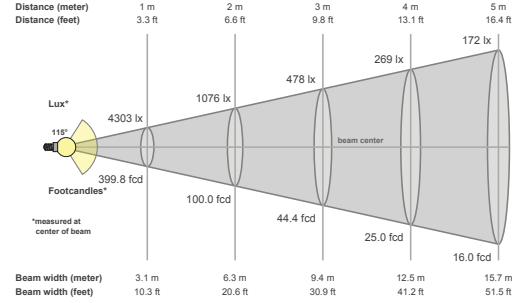

PHOTOMETRIC DATA

>95CRI | 13,000 Total Lumens
1,117 lux 104 fcd @6.6 ft (2m) Full ON 4,200K >95CRI
1,105 lux 103 fcd @6.6 ft (2m) CW 5,800K >95CRI
1,076 lux 100 fcd @6.6 ft (2m) WW 3,200K >97CRI

COLOR

Cool White / Warm White

SIZE / WEIGHT (w/barn doors attached)

Length: 34.3" (871.8mm)
Width: 12.7" (321.4mm)
Vertical Height: 27.2" (691.2mm)
Weight: 28.0 lbs. (12.7 kg)

ELECTRICAL / THERMAL

AC 100-240V - 50/60Hz
199W Max Power Consumption
5F to 113°F (-15°C to 45°C)

PHOTOMETRIC DATA

FULL ON (CW/WW) 4,200K >95CRI

FULL ON (CW) 5,800K >95CRI

FULL ON (WW) 3,200K >97CRI

DIMENSIONAL DIAGRAMS

Specifications are subject to change without notice ©Elation Professional 01/08/18

Elation Professional USA | 6122 S. Eastern Ave. | Los Angeles, CA 90040
323-582-3322 | 323-832-9142 fax | www.elationlighting.com | info@elationlighting.com