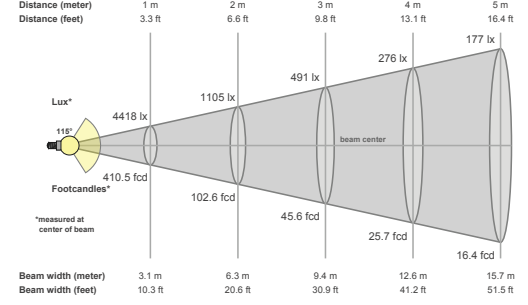

PHOTOMETRIC DATA

>95CRI | 13,000 Total Lumens
1,117 lux 104 fcd @6.6 ft (2m) Full ON 4,200K >95CRI
1,105 lux 103 fcd @6.6 ft (2m) CW 5,800K >95CRI
1,076 lux 100 fcd @6.6 ft (2m) WW 3,200K >97CRI

COLOR

Cool White / Warm White

SIZE / WEIGHT (w/barn doors attached)

Length: 34.3" (871.8mm)
Width: 12.7" (321.4mm)
Vertical Height: 27.2" (691.2mm)
Weight: 28.0 lbs. (12.7 kg)

ELECTRICAL / THERMAL

AC 100-240V - 50/60Hz
199W Max Power Consumption
5F to 113°F (-15°C to 45°C)

PHOTOMETRIC DATA

FULL ON (CW/WW) 4,200K >95CRI

FULL ON (CW) 5,800K >95CRI

FULL ON (WW) 3,200K >97CRI

DIMENSIONAL DIAGRAMS

Specifications are subject to change without notice ©Elation Professional 01/08/18

Elation Professional USA | 6122 S. Eastern Ave. | Los Angeles, CA 90040
323-582-3322 | 323-832-9142 fax | www.elationlighting.com | info@elationlighting.com