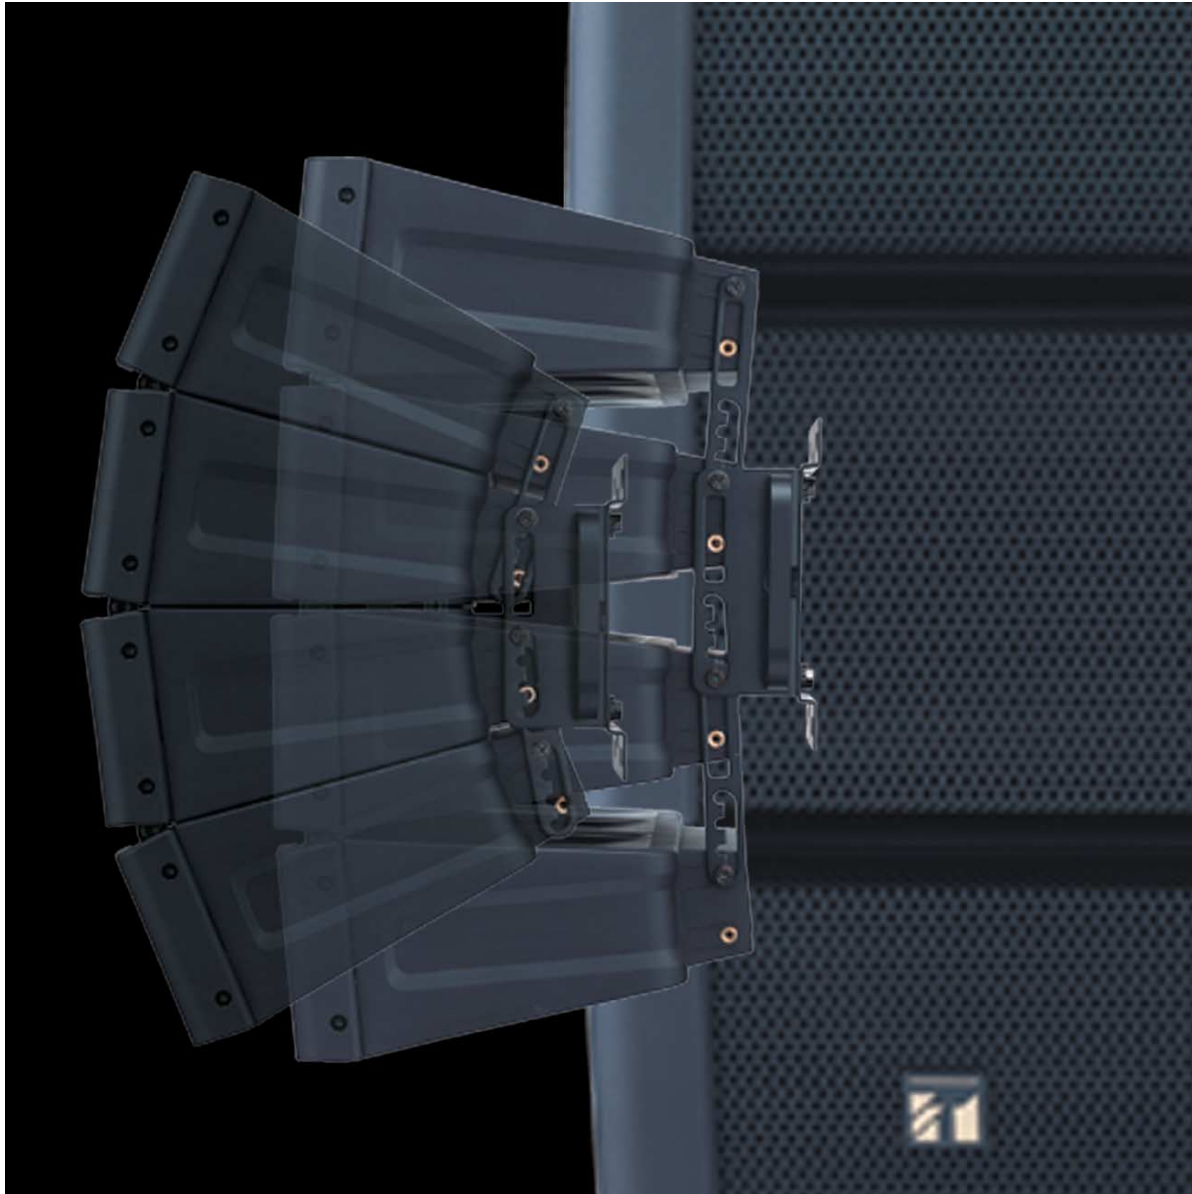

HX-5 SERIES COMPACT ARRAY SPEAKER SYSTEM

New innovations in sound reinforcement.

HX Series — Full area coverage

TOA's new HX-5 Series Speaker System fills an important need for versatile public address equipment that can provide high quality reinforcement for a wide range of venues. Available in black and white finishes to complement a venue's interior color scheme, the HX-5 Series is ideal for a wide range of medium size

HX-5B /HX-5B-WP

Design background

The HX-5 is an innovative modular speaker design that incorporates the best characteristics of the traditional, cumbersome woofer enclosure combined with a CD horn-loaded high frequency driver and the full-range compact speaker enclosure without the drawbacks associated with each type.

The traditional speaker system was able to provide well-controlled sound coverage but posed various difficulties for correct installation and also presented an old-fashioned appearance as well that impacts on the venue's appearance. The full-range compact speaker enclosure is easy to install, but the design's sound coverage is hard to control.

The HX-5 features remarkably easy to control coverage characteristics including problematic low frequencies and can be installed in a multitude of ways while maintaining a modern, unobtrusive appearance.