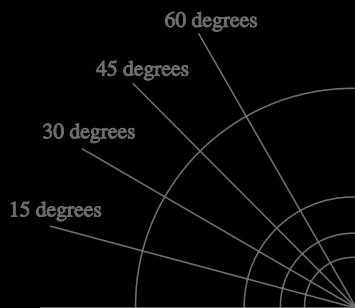

HX-5 SERIES COMPACT ARRAY SPEAKER SYSTEM

New innovations in sound reinforcement.

HX Series — Full area coverage

TOA's new HX-5 Series Speaker System fills an important need for versatile public address equipment that can provide high quality reinforcement for a wide range of venues. Available in black and white finishes to complement a venue's interior color scheme, the HX-5 Series is ideal for a wide range of medium size