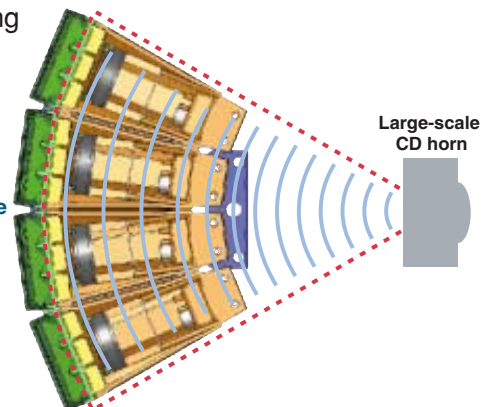

Design background

The HX-5 is an innovative modular speaker design that incorporates the best characteristics of the traditional, cumbersome woofer enclosure combined with a CD horn-loaded high frequency driver and the full-range compact speaker enclosure without the drawbacks associated with each type.

The traditional speaker system was able to provide well-controlled sound coverage but posed various difficulties for correct installation and also presented an old-fashioned appearance as well that impacts on the venue's appearance. The full-range compact speaker enclosure is easy to install, but the design's sound coverage is hard to control.

The HX-5 features remarkably easy to control coverage characteristics including problematic low frequencies and can be installed in a multitude of ways while maintaining a modern, unobtrusive appearance.

Directivity
changeable
speaker