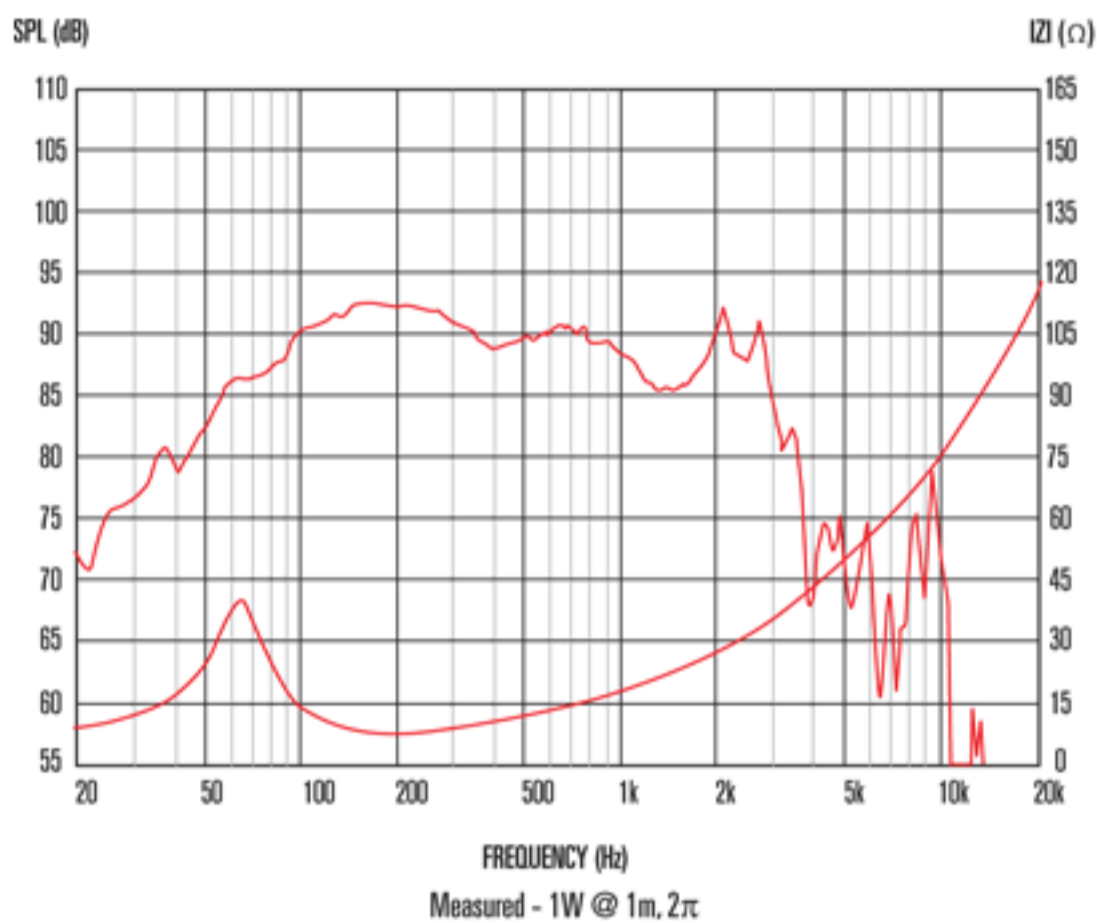

FTR12-4080HDX

Features

- 12" ferrite subwoofer provides 1000Wrms (AES standard) power handling and a frequency response of 47Hz-3kHz
- 4" high temperature Inside/Outside voice coil efficiently dissipates heat, preventing sensitivity loss through thermal compression
- Double suspension and a "multi-roll" surround provide exceptional linearity at extremes of cone excursion
- Intelligent heat management in both chassis and magnet assembly design further minimizes distortion

8 Frequency Response

1. Tested for two hours using a continuous, band-limited pink noise signal as per AES standard. Power calculated on minimum impedance. Loudspeaker tested in free air.
2. Measured on axis at 1W, 1m in 2 anechoic environment.
3. Xmax derived from: (voice coil winding width-gap depth)/2.
4. Small signal parameters measured after unit subjected to pre-conditioning signal.

General Specifications

Nominal diameter	305mm/12in
Power rating ¹	1000Wrms
Nominal impedance	8
Sensitivity ²	93dB
Frequency range	47-3000Hz
Voice coil diameter	100mm/4in
Chassis type	Cast aluminium
Magnet type	Ferrite
Magnet weight	3.1kg/110oz
Coil material	Round copper
Former material	Glass fibre
Cone material	Glass loaded paper with weather-resistant impregnation
Surround material	Cloth-sealed
Suspension	Double
Xmax ³	8mm/0.32in
Gap depth	9.5mm/0.37in
Voice coil winding width	25mm/0.98in

Small Signal Parameters ⁴

D	0.26m/10.24in
Fs	61.2Hz
Mms	108.68g/3.84oz
Mmd	101.76g/3.59oz
Qms	2.228
Qes	0.446
Qts	0.372
Re	6.05
Vas	24.79lt/0.875ft ³
Bl	23.81Tm
Cms	0.062mm/N
Rms	18.768kg/s
Le (at 1kHz)	1.92mH